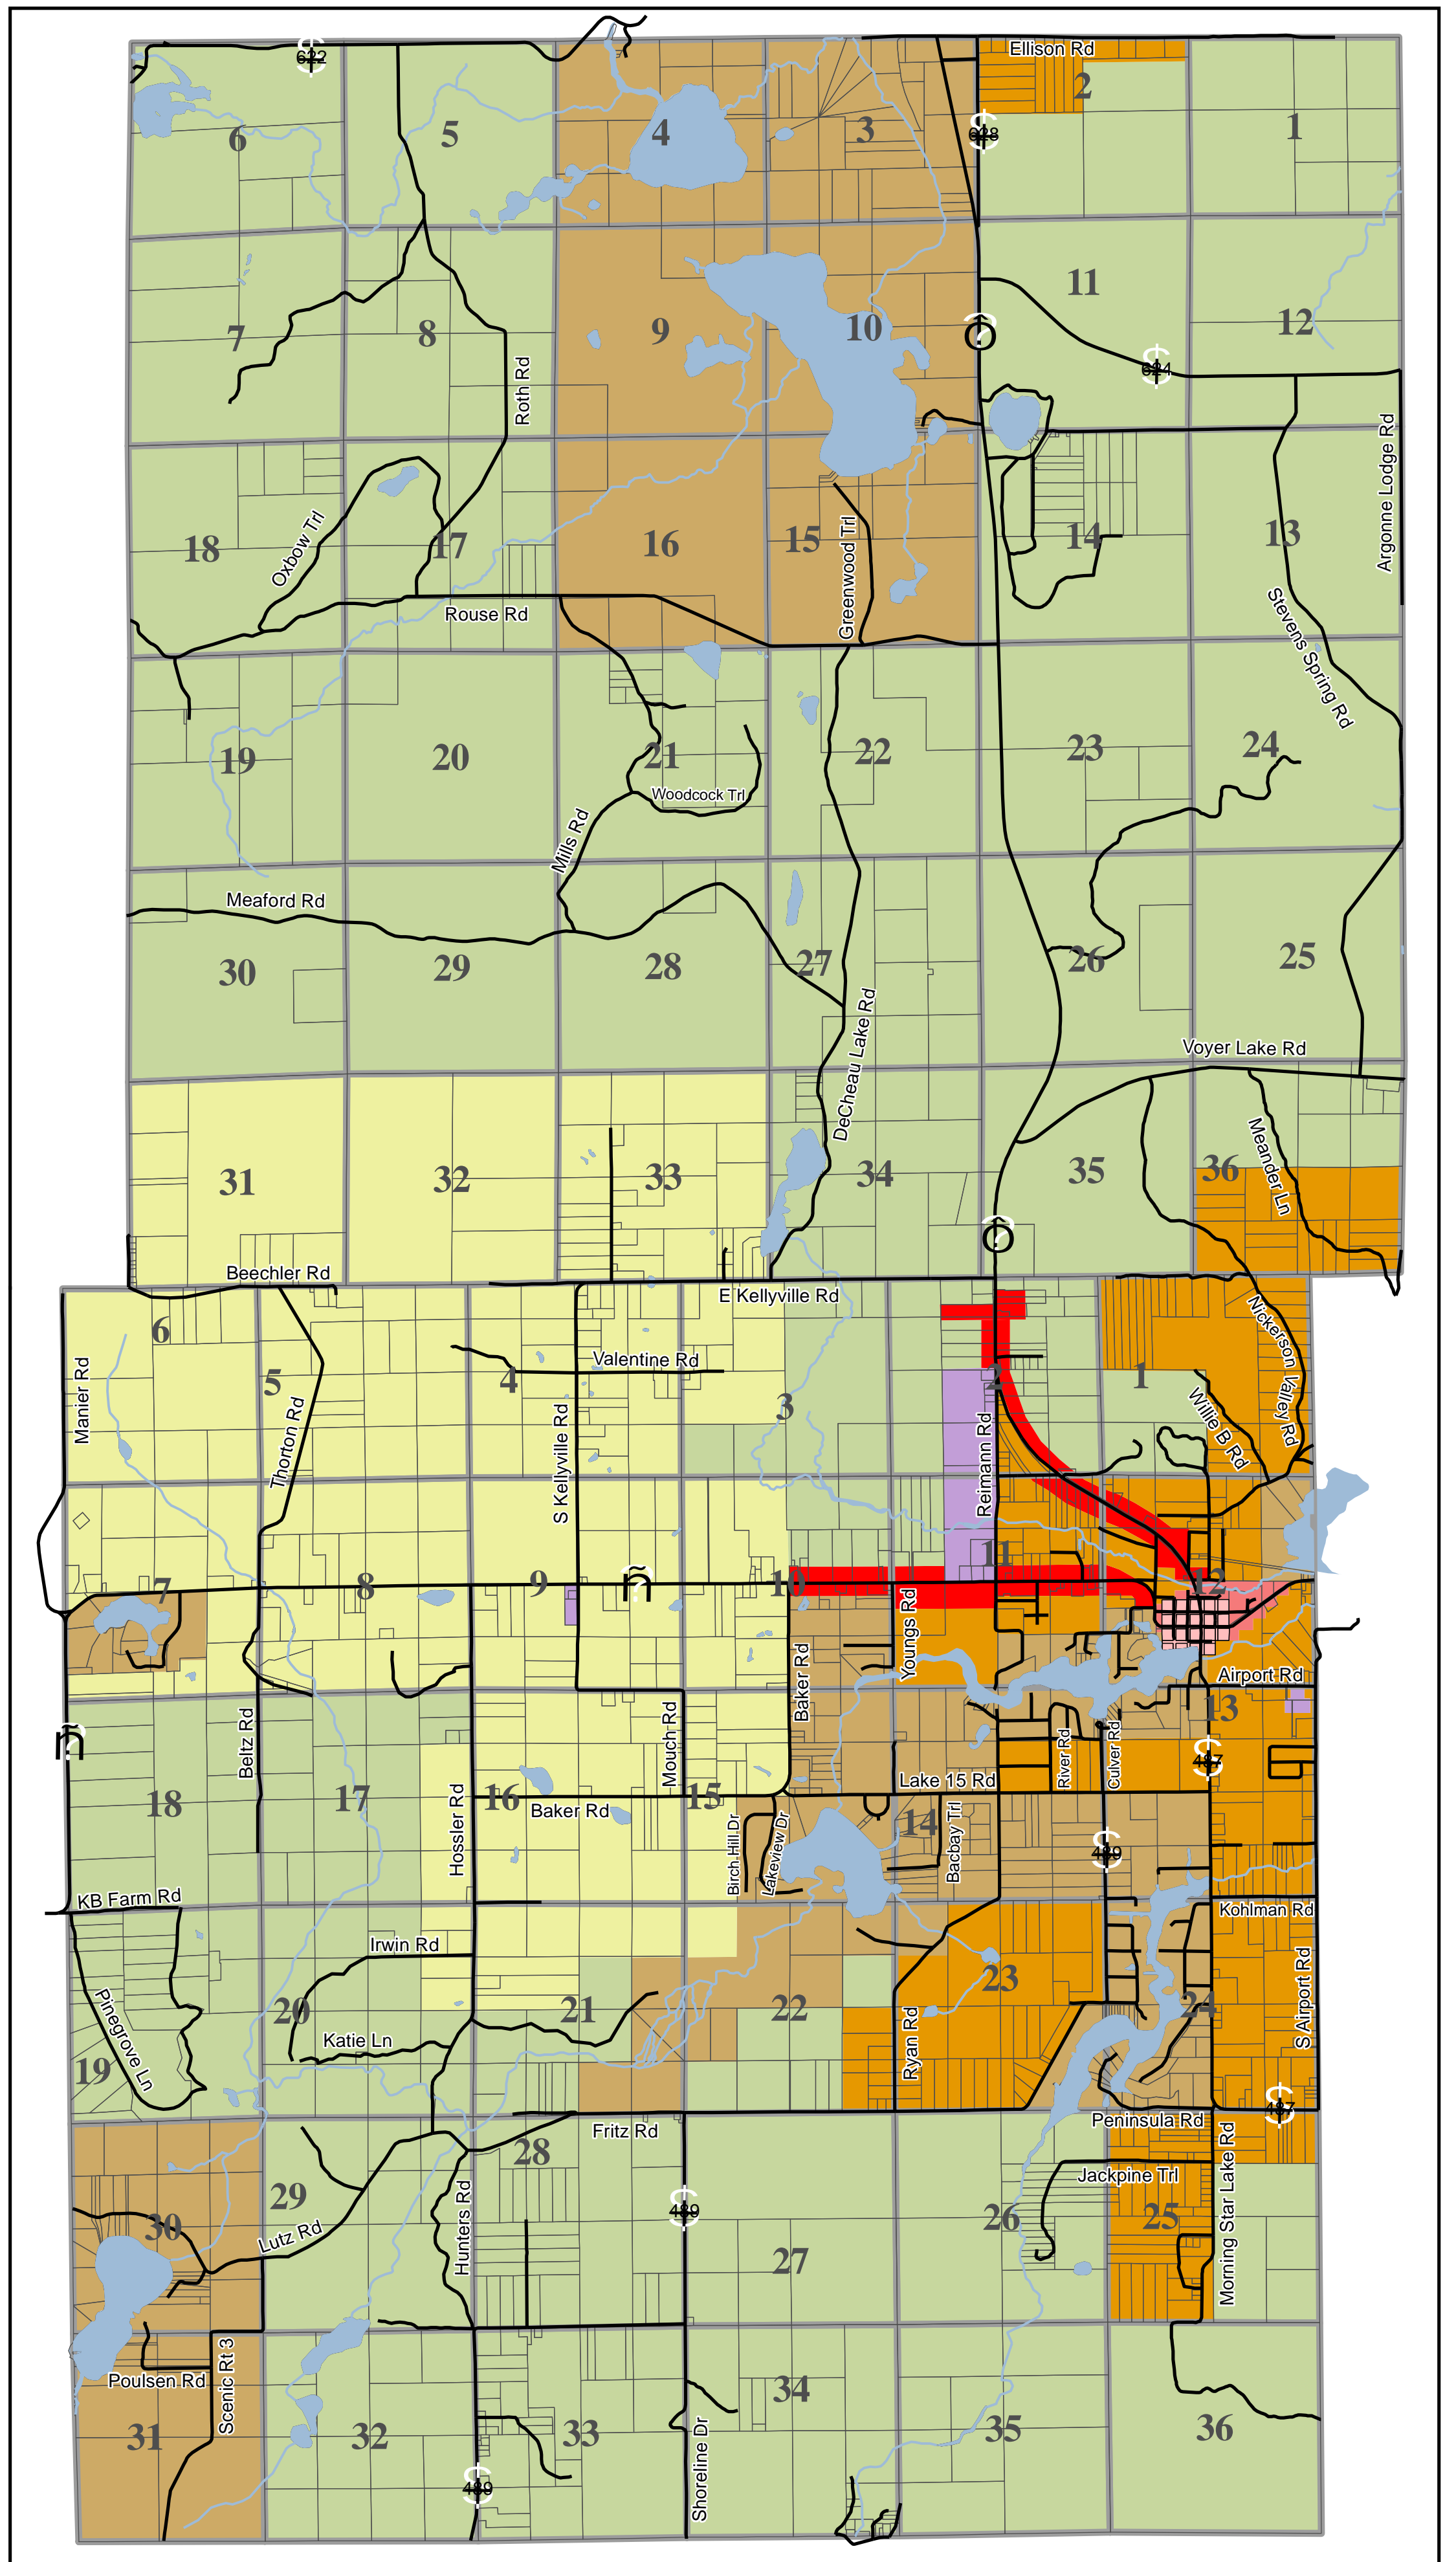

Briley Township Zoning Map

-  Roads
-  Rivers
-  Lakes
-  Parcels
-  Sections

Briley Township Zoning

-  Agricultural
-  Forest Recreation
-  General Residential
-  Heavy Commercial
-  Industrial
-  Light Commercial
-  Old Town District
-  Restricted Residential
-  Surface Water

Map Produced by the
Northeast Michigan Council of Governments
February 2010