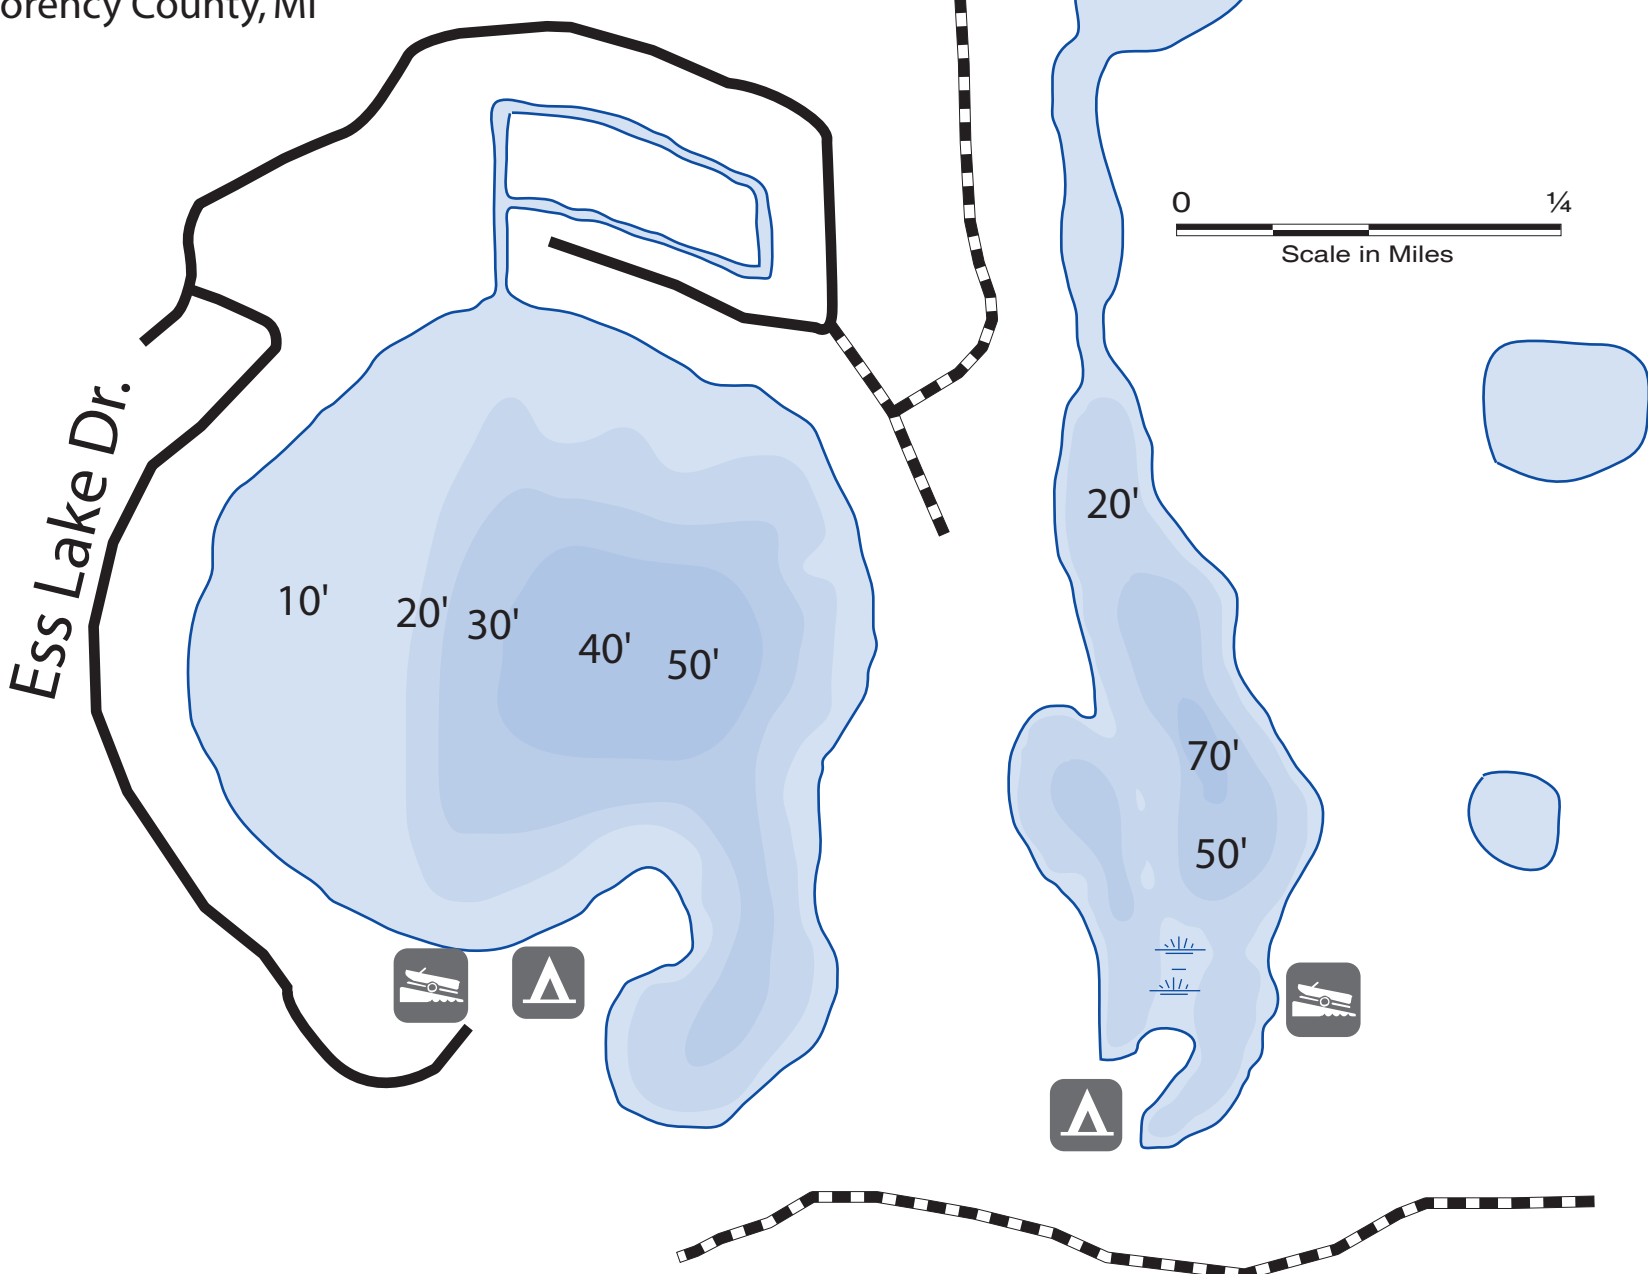

# Long Lake

Montmorency County, MI

Co. Rd. 459

North

# Ess Lake

Montmorency County, MI

Ess Lake Dr.

0 1/4  
Scale in Miles