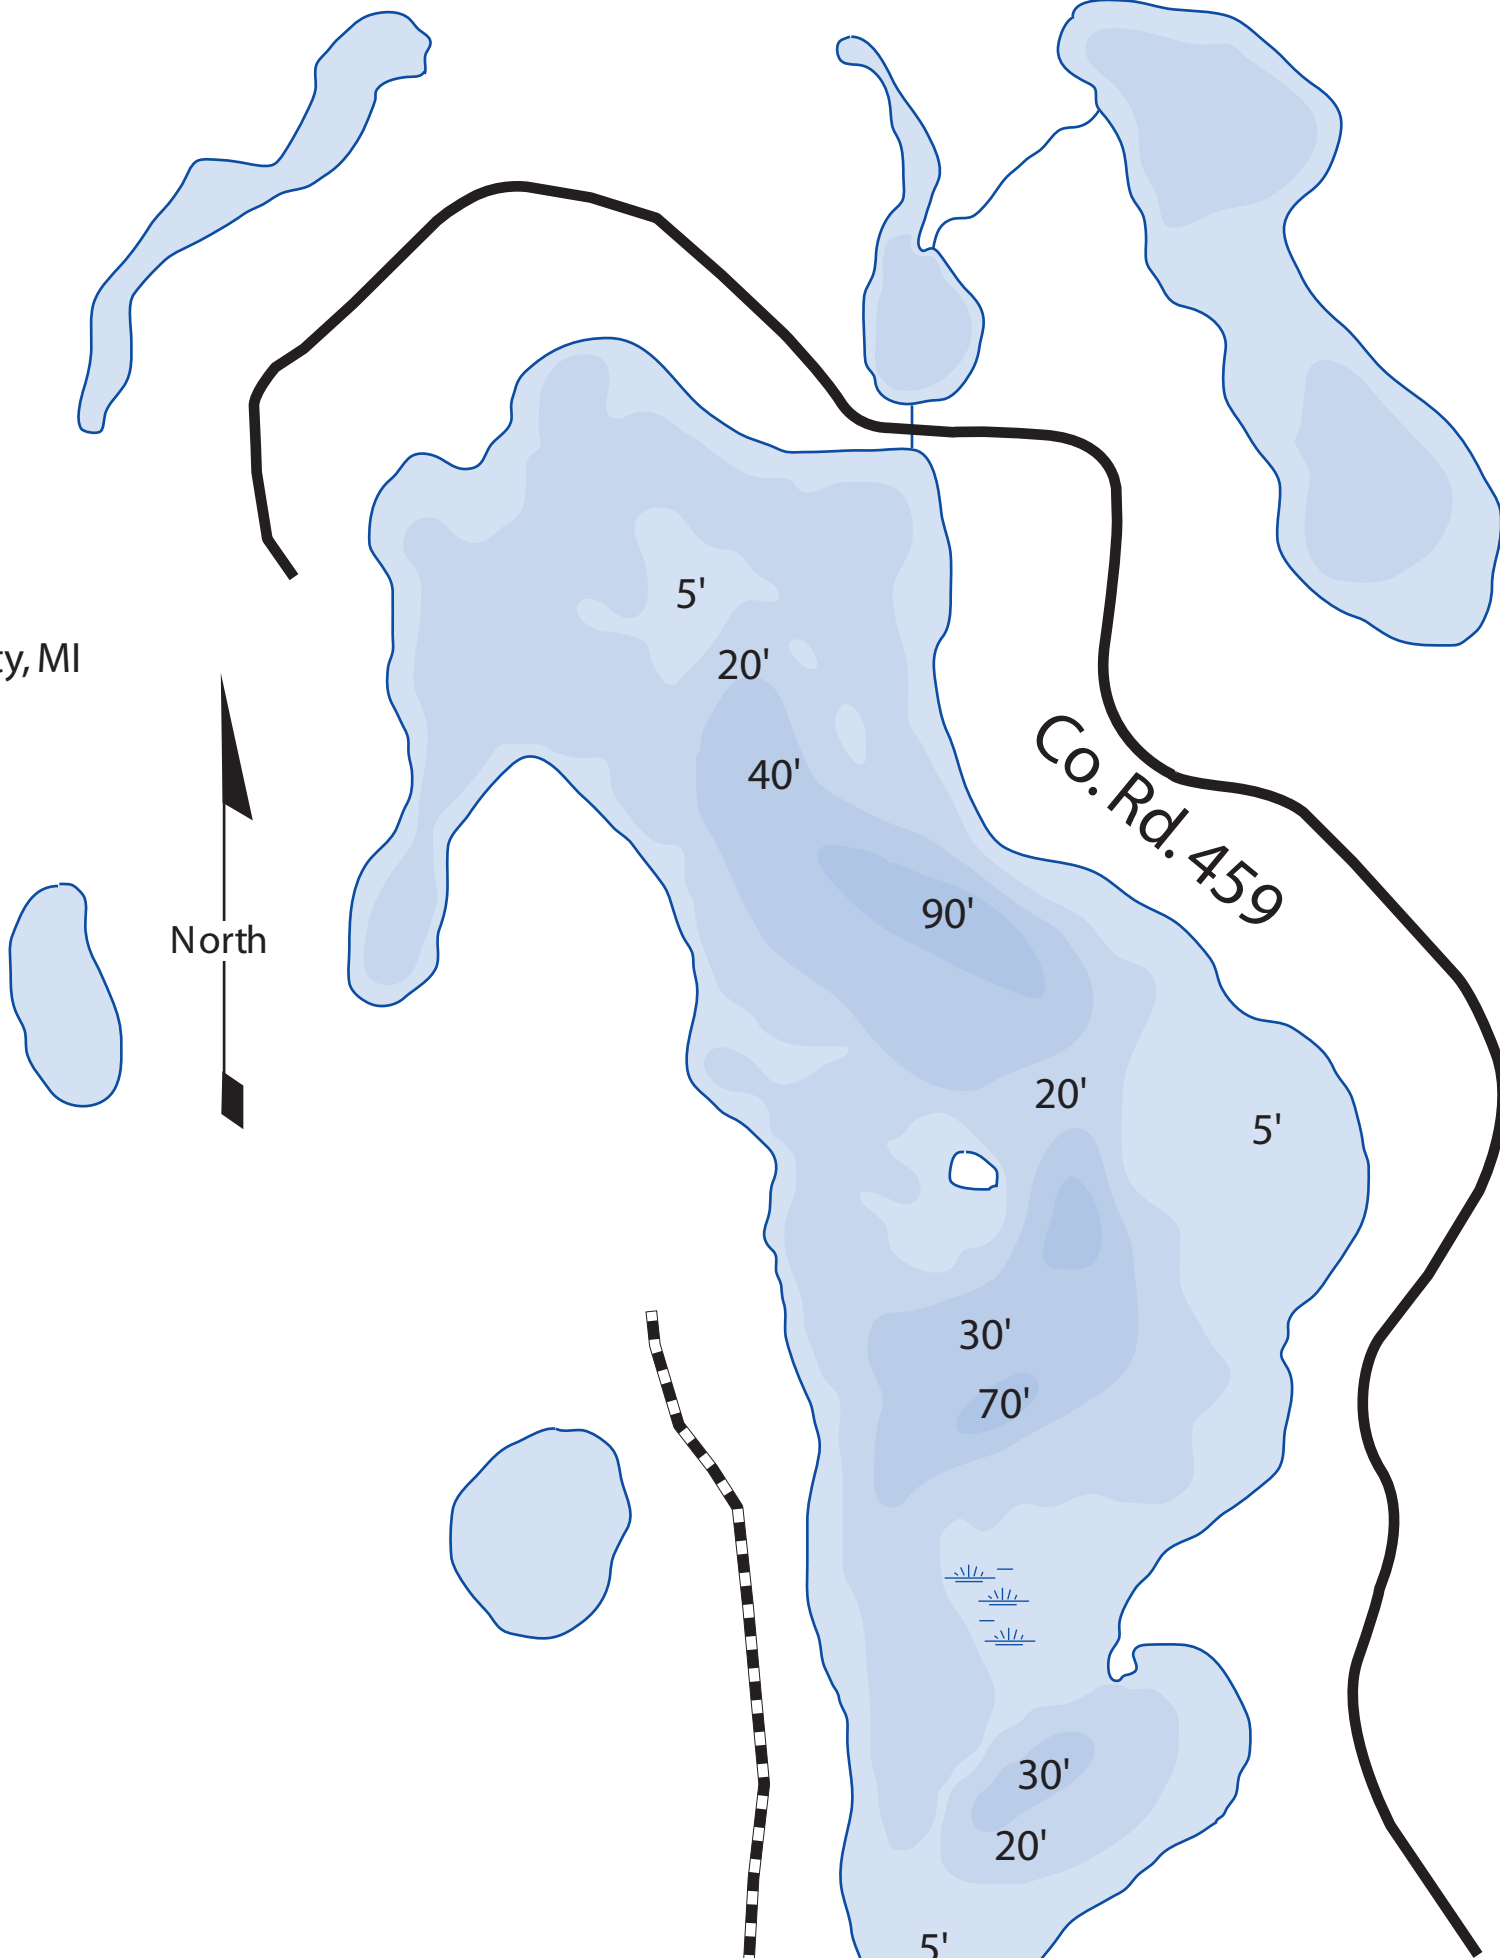

# Long Lake

Montmorency County, MI

Co. Rd. 459

North

# Ess Lake

Montmorency County, MI

Ess Lake Dr.

0 1/4  
Scale in Miles