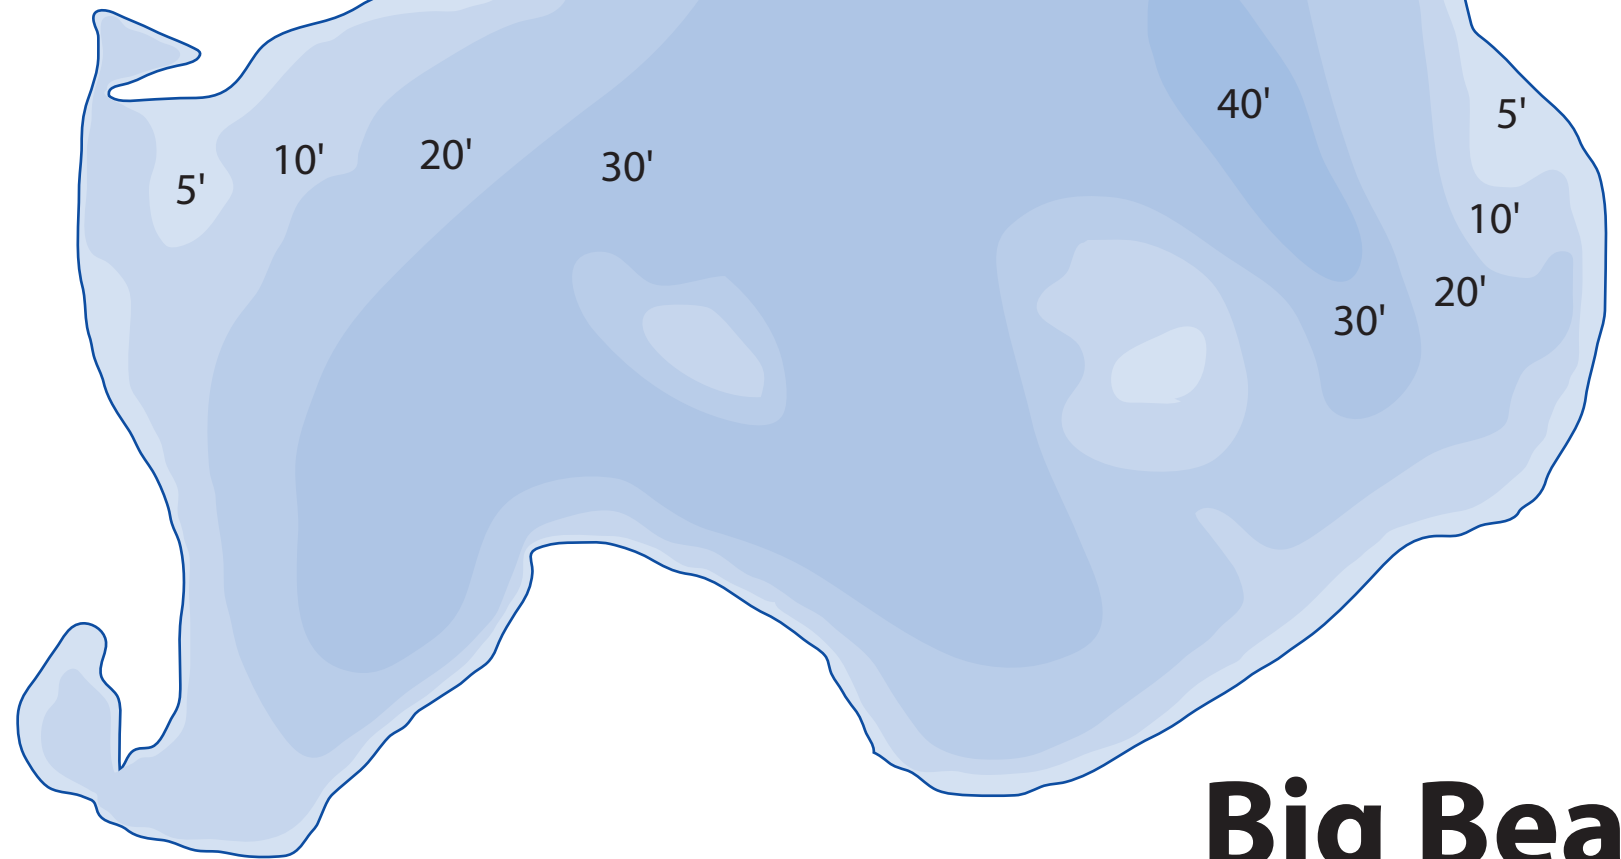

Little Bear Lake

Otsego County, MI

Bear Lk. Rd.

North

State Park
Campground

Big Bear Lake

Otsego County, MI