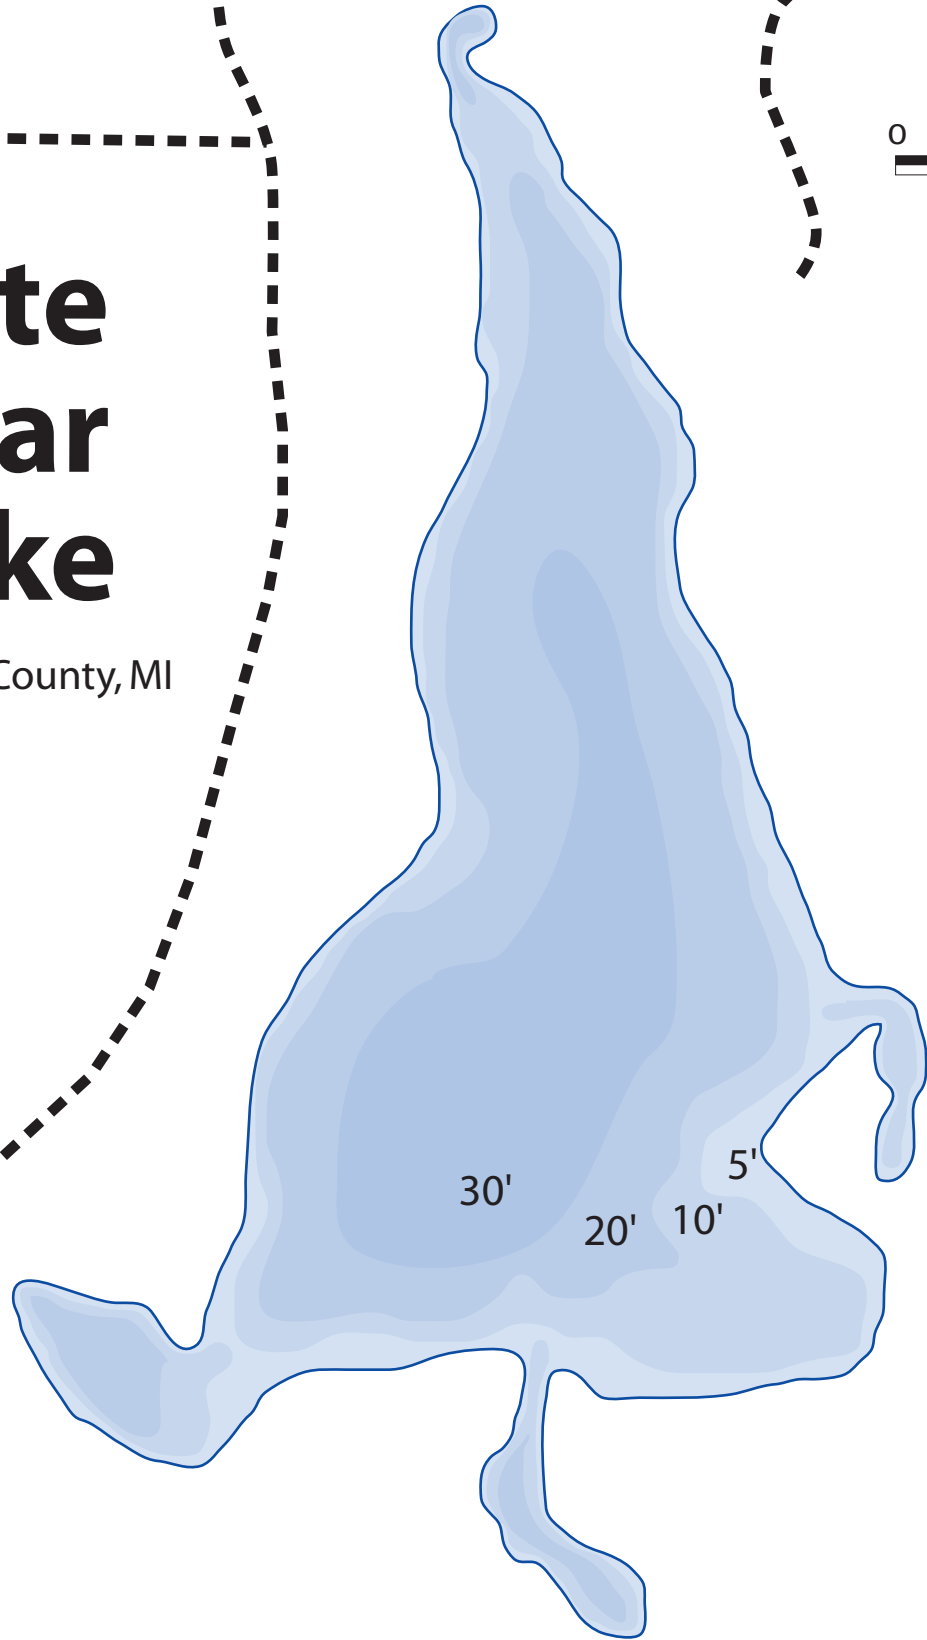

Little Bear Lake

Otsego County, MI

Bear Lk. Rd.

North

State Park
Campground

Big Bear Lake

Otsego County, MI